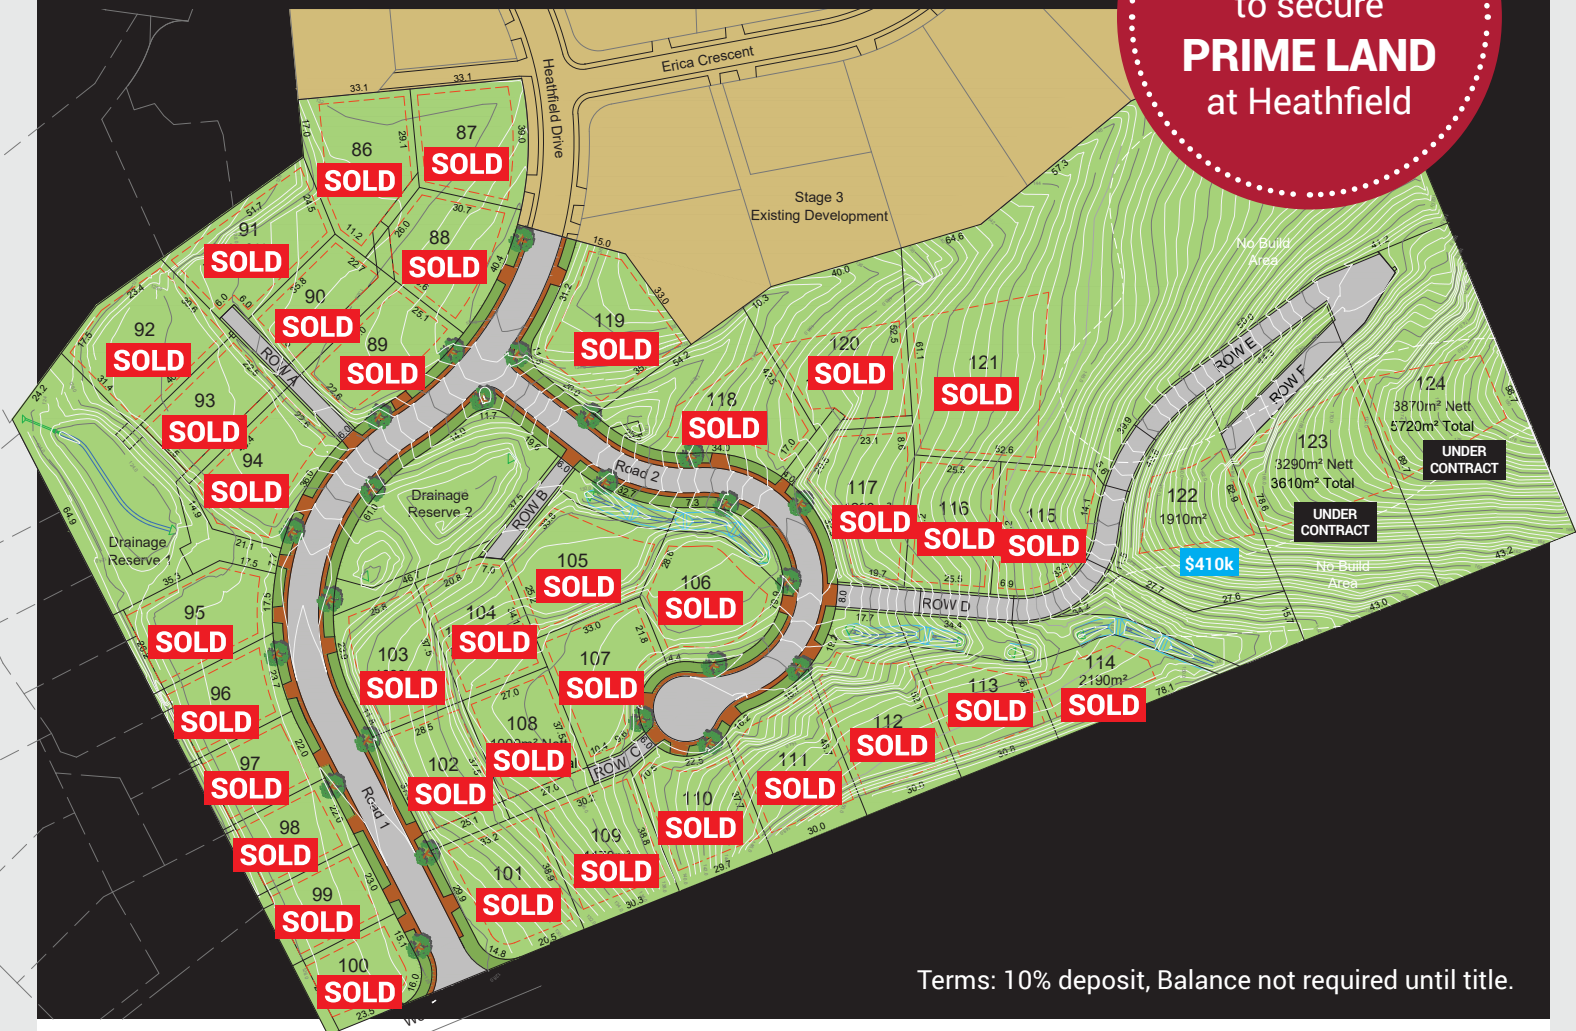

# FINAL STAGE FOR SALE

## HEATHFIELD STAGE 4

Your last opportunity to secure **PRIME LAND** at Heathfield

Terms: 10% deposit, Balance not required until title.

[www.heathfield.co.nz](http://www.heathfield.co.nz)

**HeathField**  
HEATHFIELD DRIVE • MOSGIEL